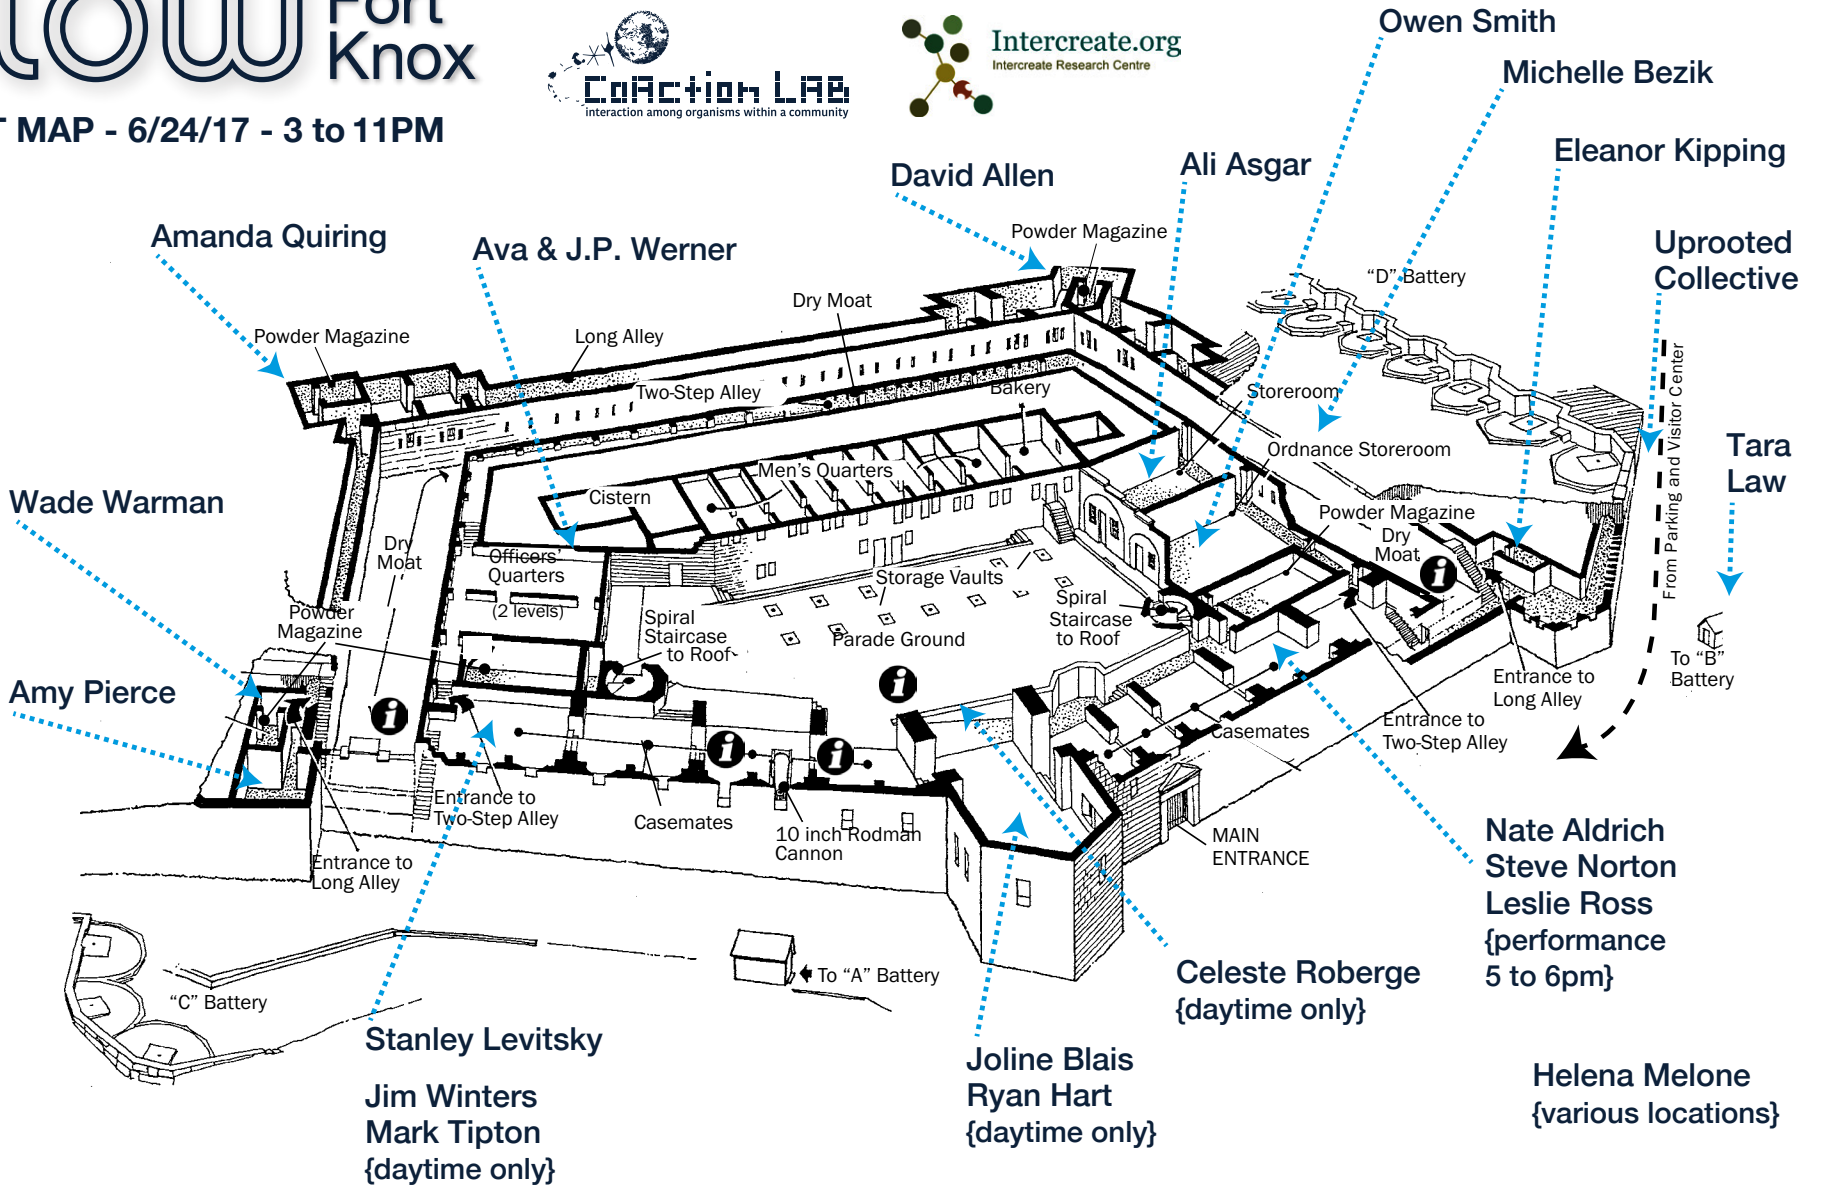

Flow Fort Knox

EVENT MAP - 6/24/17 - 3 to 11PM

A new collaboration by:

sponsored by:

WATERFALL
ARTS WAT
ERFALL ARTS
WATERFALL
ARTS W
ATERFALL A
RTS WATERF

FLOW is supported in part by a grant from the Cultural Affairs/Distinguished Lecture Series Fund.

SPECIAL NOTE: DUE TO A FAMILY EMERGENCY, THE LARGE SCALE VIDEO PROJECTION PROJECT BY GENE A. FELICE II, PLANNED FOR THE OUTSIDE OF THE FORT HAS BEEN POSTPONED TO SAT. JULY 29th

WWW.FLOWFORTKNOX.COM